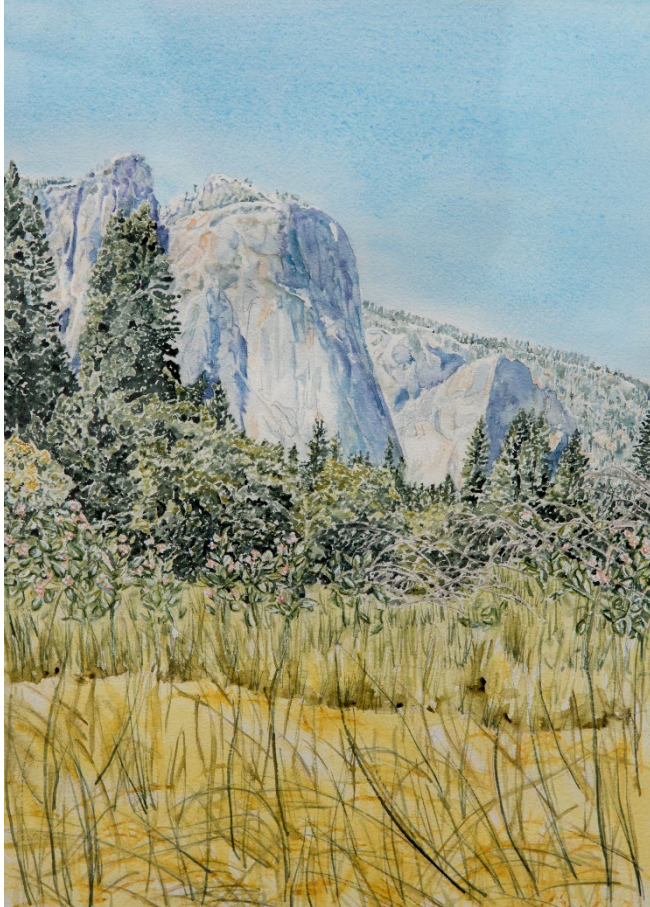

**Nevada Hike**

Watercolour

12" x 15"

\$275

**Falls Arrive at Warbler's Roost**

Watercolour

12" x 15"

\$200

**Summer Sailboats**

Watercolour

12" x 15"

\$150

**A Spot of Colour**

Watercolour

12" x 15"

\$200

**Spring Evening, La Tour Eiffel**

Watercolour

17" x 21"

\$375

**Mountain View**

Watercolour

17" x 21"

\$375