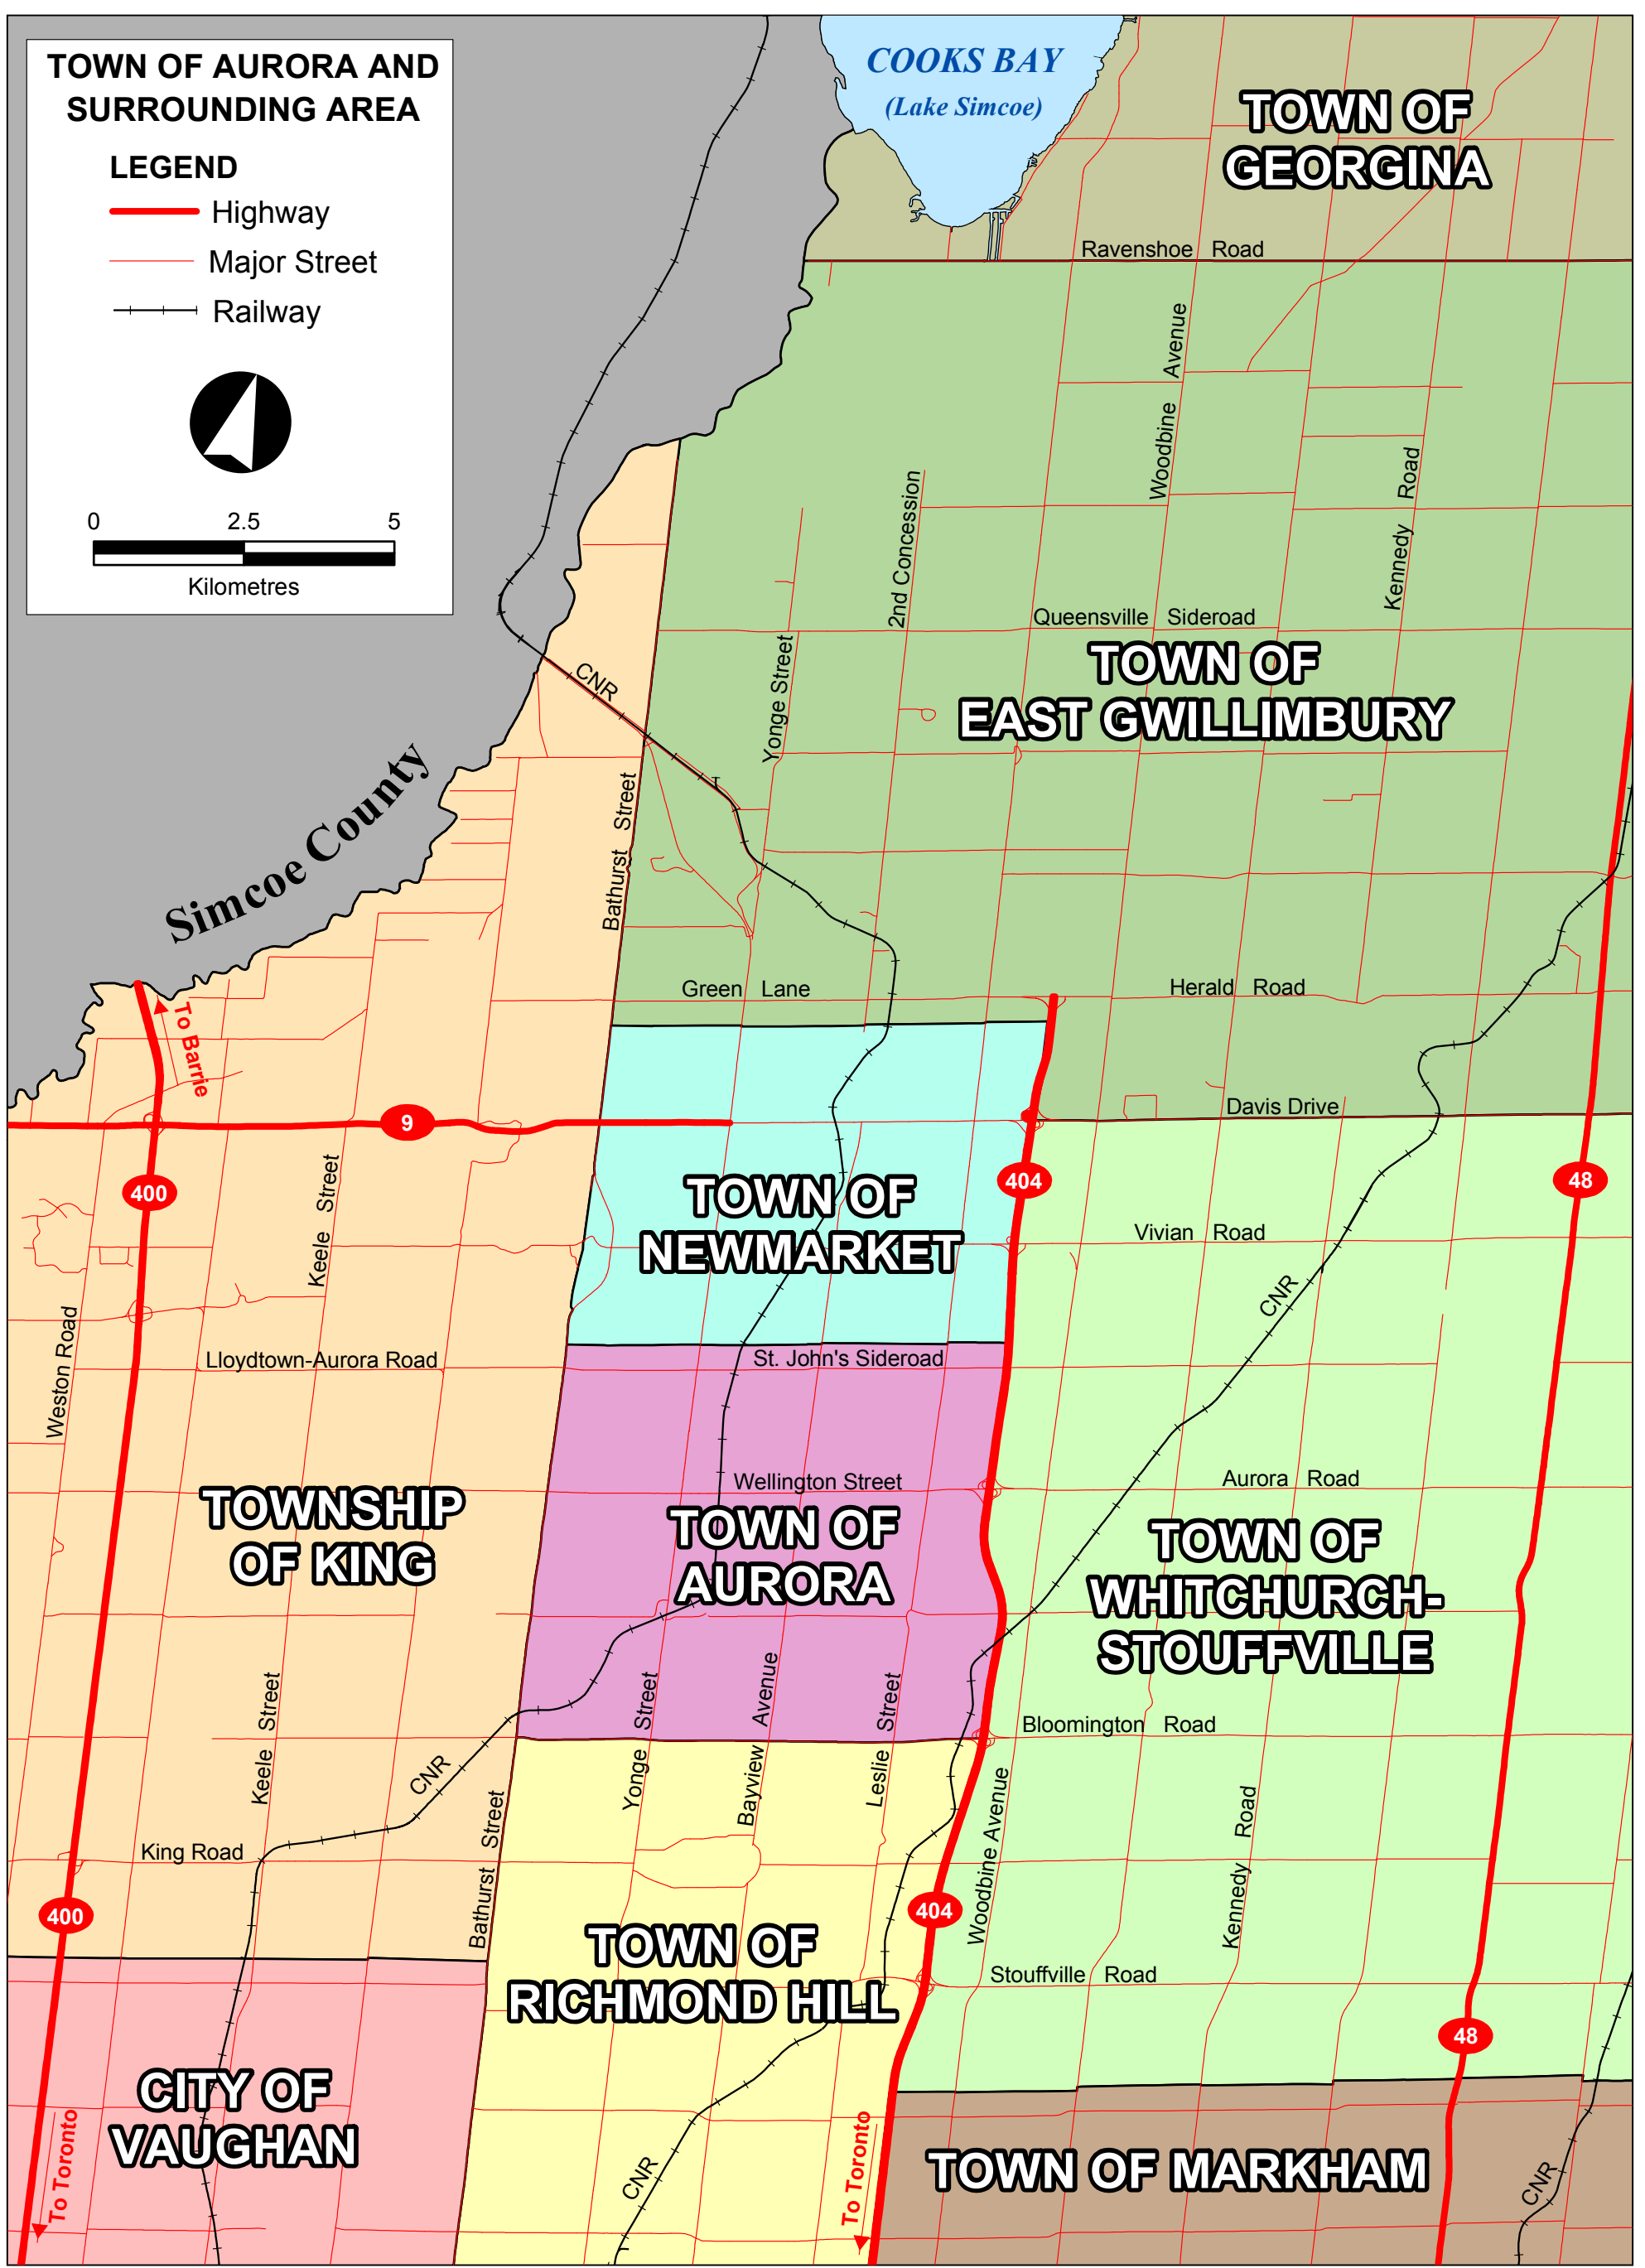

TOWN OF AURORA AND SURROUNDING AREA

LEGEND

-  Highway
-  Major Street
-  Railway

Simcoe County

*COOKS BAY
(Lake Simcoe)*

TOWN OF GEORGINA

TOWN OF EAST GWILLIMBURY

TOWN OF NEWMARKET

TOWNSHIP OF KING

TOWN OF AURORA

TOWN OF WHITCHURCH-STOUFFVILLE

TOWN OF RICHMOND HILL

CITY OF VAUGHAN

TOWN OF MARKHAM

York Region Map created by the Town of Aurora Planning Department, February 12, 2004. Map modified June 23, 2010. Base data provided by the Region of York. Please be advised that the intent of this map is for personal, non-commercial use. The Town of Aurora is not responsible for any errors or omissions on the map and makes no guarantees regarding the accuracy and completeness of the information presented. The Town of Aurora cannot be held liable for any choices made, actions performed or damages sustained by the user based upon the data provided.