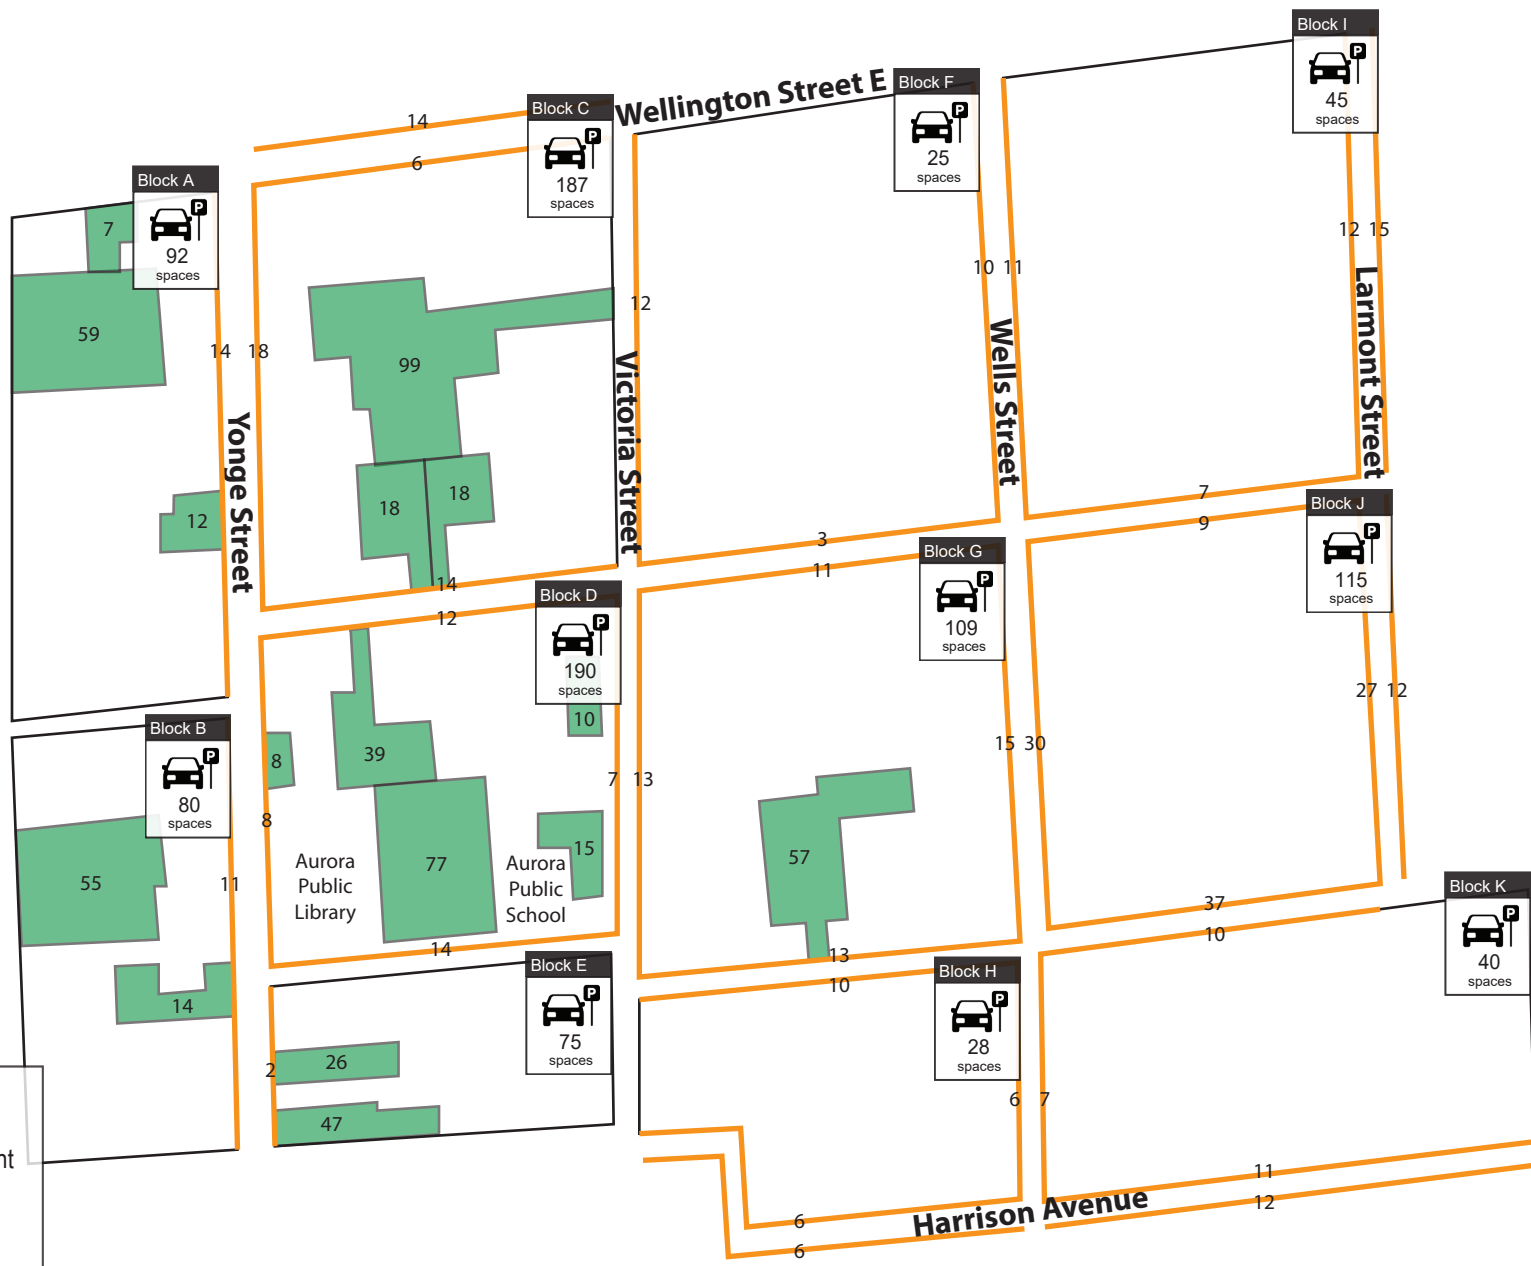

Area Total

986
spaces

Legend

 Parking Supply Count
 On-Street Parking
 Off-Street Parking